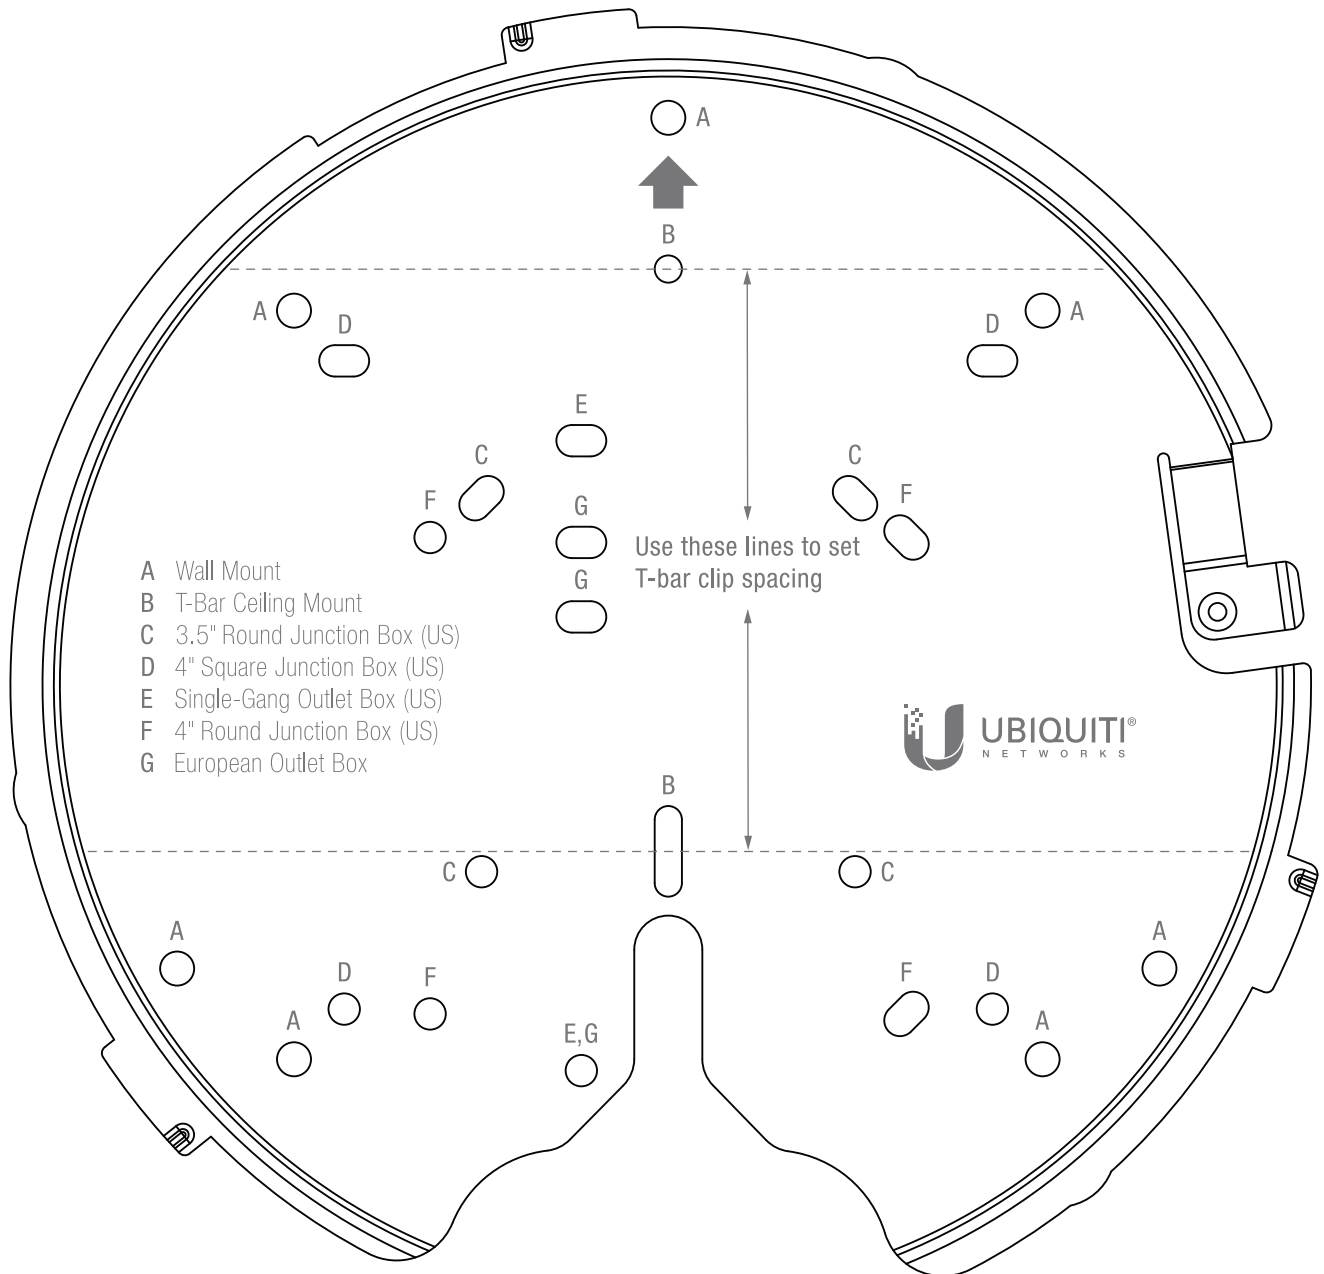

Template for Use with UniFi AC HD and UniFi AC SHD

IMPORTANT: Print this PDF at 100% scale.
Be sure to verify scale properly before drilling.